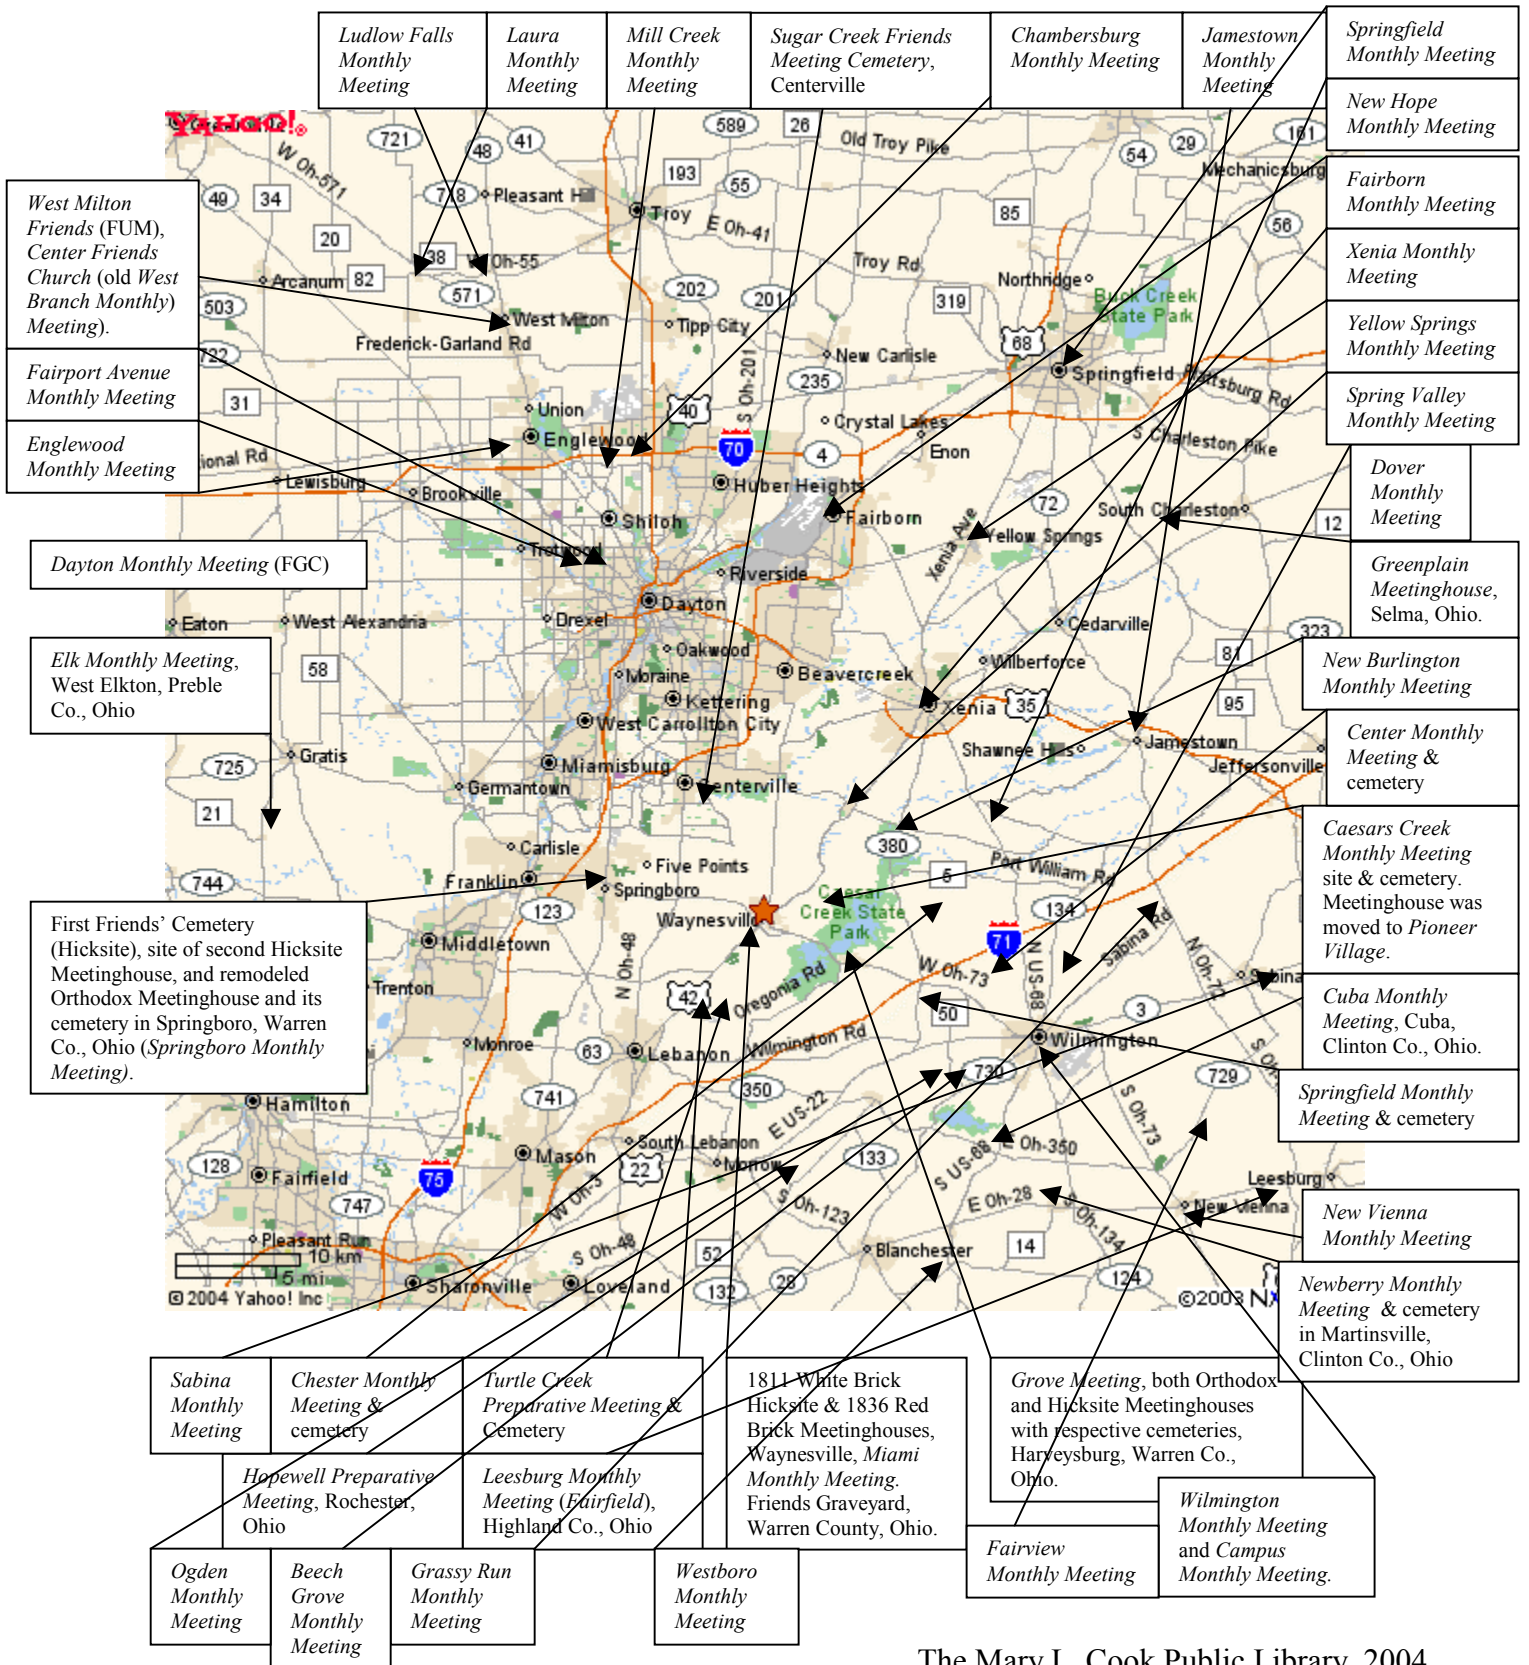

# LOCAL QUAKER MEETINGHOUSES & SITES

Active & Laid Down

## WARREN COUNTY:

**Springboro MM** (Orthodox)  
E. Market Street  
Springboro, Ohio 45066  
(Laid Down)

**Caesars Creek MM** (Orthodox)  
Wayne Township  
Off New Burlington Road  
Waynesville, Ohio 45068  
(Dormant)

**Turtle Creek Preparative**  
East side of TR 39 along Turtle  
Creek, Waynesville, Ohio  
PM of *Miami MM* (Orthodox)  
(Laid Down)

**Spring Valley MM**  
(Wilmington)  
Mound & Water Streets  
Spring Valley, Ohio 45370  
(Dormant)

## CLARK COUNTY:

**Green Plain MM**  
(Congregational)  
Madison Twp., near Selma  
South Charleston, Oh. 45368  
(Laid Down)